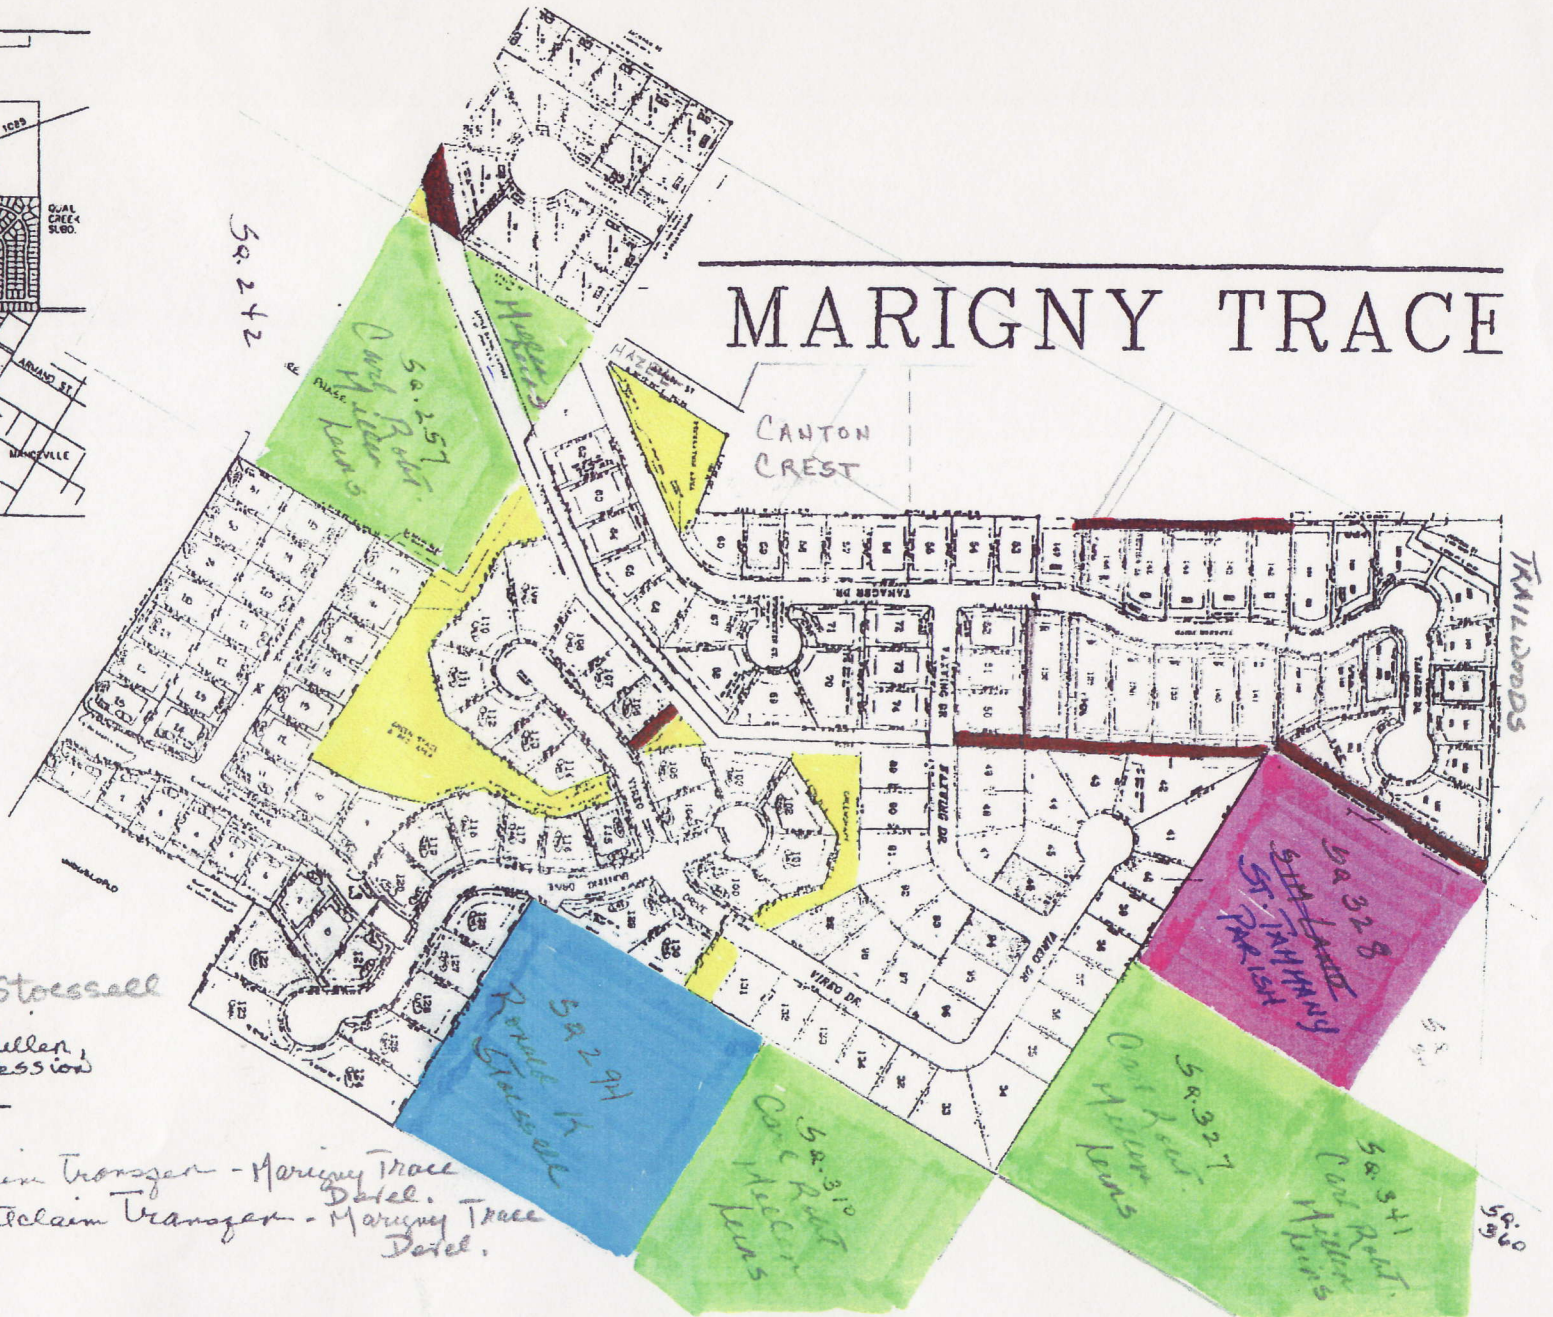

VICINITY MAP

MARIGNY TRACE

- Owner: Canton Crest
- Owner: Sun Land
- Owner: Ronald K. Stoessel
- Owner: Carl Robt. Miller, succession

- Drainage - in Quietclaim Transfer - Marigny Trace Parcel.
- Greenspace - in Quietclaim Transfer - Marigny Trace Parcel.

TRAILWOODS

5a-2+0